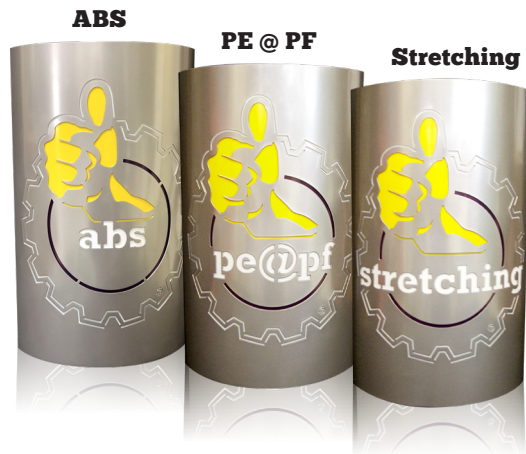

PFH-24
EXTERIOR OPTION
(24in H x 14.1in W
x 5.6in D)

Available
in Mini Sizes

PFH-17
EXTERIOR OPTION
(17in H x 10in W
x 4in D)

LED Lamps (provided)
Ballast Rated 120-277V

Solid Lens Colors Available

Purple - P